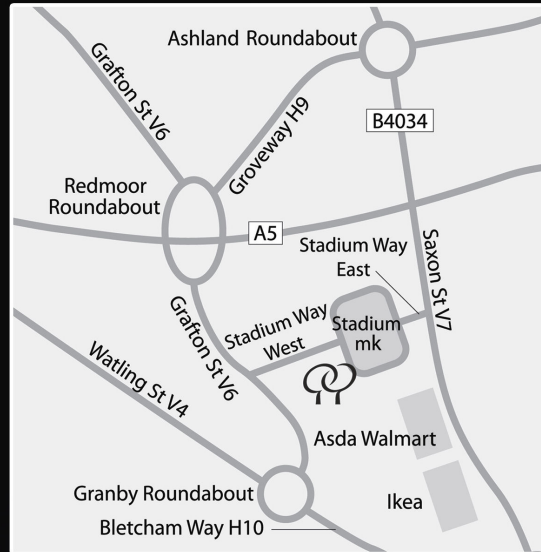

Directions to Doubletree by Hilton Milton Keynes, *stadiummk*

From the North:-

- Leave the M1 at junction 14 and take the A509 (Portway), towards Central Milton Keynes
- At Grafton Roundabout, take the first left onto Grafton Street
- *stadiummk* is situated on Grafton Street, just after the A5 roundabout.

From the South:-

- Leave the M1 at junction 13 and take the A421 towards Milton Keynes
- Continue on the A421 towards Central Milton Keynes, until the A5 roundabout
- Follow signs for *stadiummk*

PLEASE NOTE OUR POSTCODE DOES NOT REGISTER WITH SOME SATELLITE NAVIGATION SYSTEMS, PLEASE USE MK1 1QB OR PEVEREL DRIVE